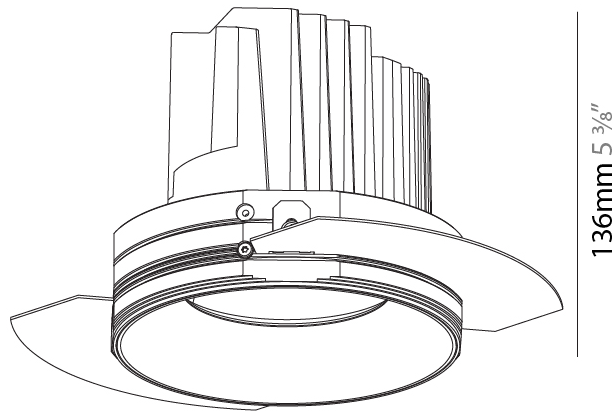

ELECTRICAL

Lamp Type: LED (Zhaga Standard)
Input Wattage (W): 13.2 / 16.5
Total Output Wattage (W): 12.1 / 14.7
Dimming: Tri-Mode (Non-Dimming and Phase Dimming (120Vac only) and 0-10V Dimming)
Driver Included: No
Driver Location: Recessed Housing
Driver Type: Constant Current - Universal
Driver Class: Class 2
Housing: See components
Input Voltage (V): 120 - 277
Constant Current (MA): 350

LED

Number of LEDs: 1
Color Temperature (°K): 2700 / 3000 / 3500 / 4000
Max. Delivered Lumen (lm): 870 / 970 / 1038 / 1060
Nominal Lumen (lm): 960 / 1070 / 1156 / 1180
CRI: >90 CRI
Efficiency (%): 90.5
Lamp Life (hrs): 50000
Upon Request: RGB-W Tunable White Special Color Temperature Special LED

OPTICAL

Reflector°: 10
Adjustability: Rotational 355°; Tilt 10°
Upon Request: Special Beam Angles

RATINGS AND CERTIFICATIONS

Zaneen Group Inc. © 2024, T 1800-388-3382, F 416-247-9319, www.zaneen.com
Certified By: Certified for North American Standards
Available for International specifications by adding "INT" at the end of the existing Model #. For assistance on 'custom' specifications, contact zteam@zaneen.com.
IP Rating: IP20
If a conflict effort to supply the best product, we reserve the right to change specifications or materials without notice. The most recent specification sheets are found at zaneen.com